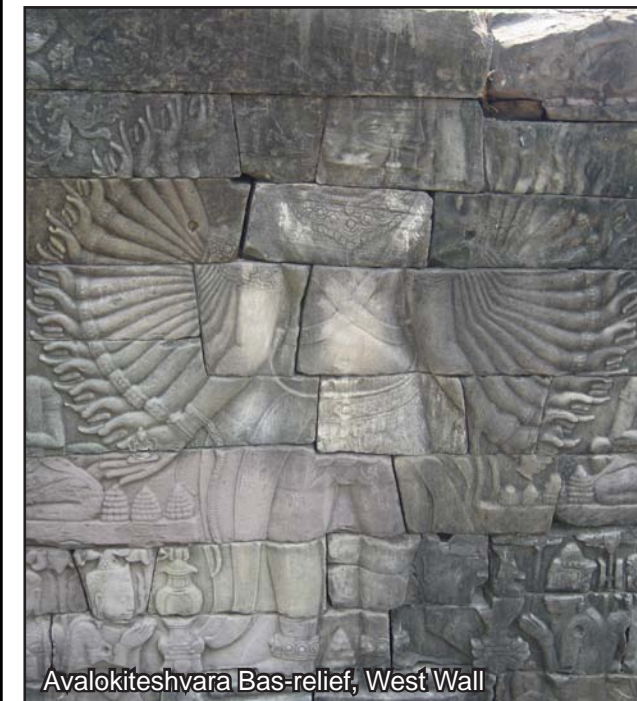

Banteay Chhmar, Cambodia

Avalokiteshvara Bas-relief, West Wall

Map Legend

- CBT Homestay
- Important Local Point
- Primary Road
- Secondary Road
- Cart Track
- Banteay Chhmar Temple Walls
- Banteay Chhmar Temple Complex
- Historic Khmer Temple
- Historic Moat / Baray / Canal
- Historic Outer Moat (Existing)
- Historic Outer Moat (Possible Alignment)