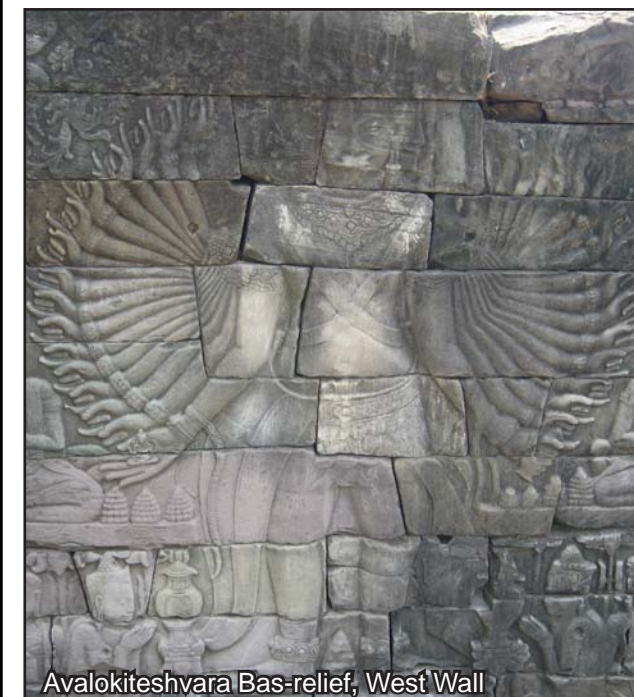

Banteay Chhmar, Cambodia

Avalokiteshvara Bas-relief, West Wall

Map Legend

- CBT Homestay
- Important Local Point
- Primary Road
- Secondary Road
- Cart Track
- Banteay Chhmar Temple Walls
- Banteay Chhmar Temple Complex
- Historic Khmer Temple
- Historic Moat / Baray / Canal
- Historic Outer Moat (Existing)
- Historic Outer Moat (Possible Alignment)