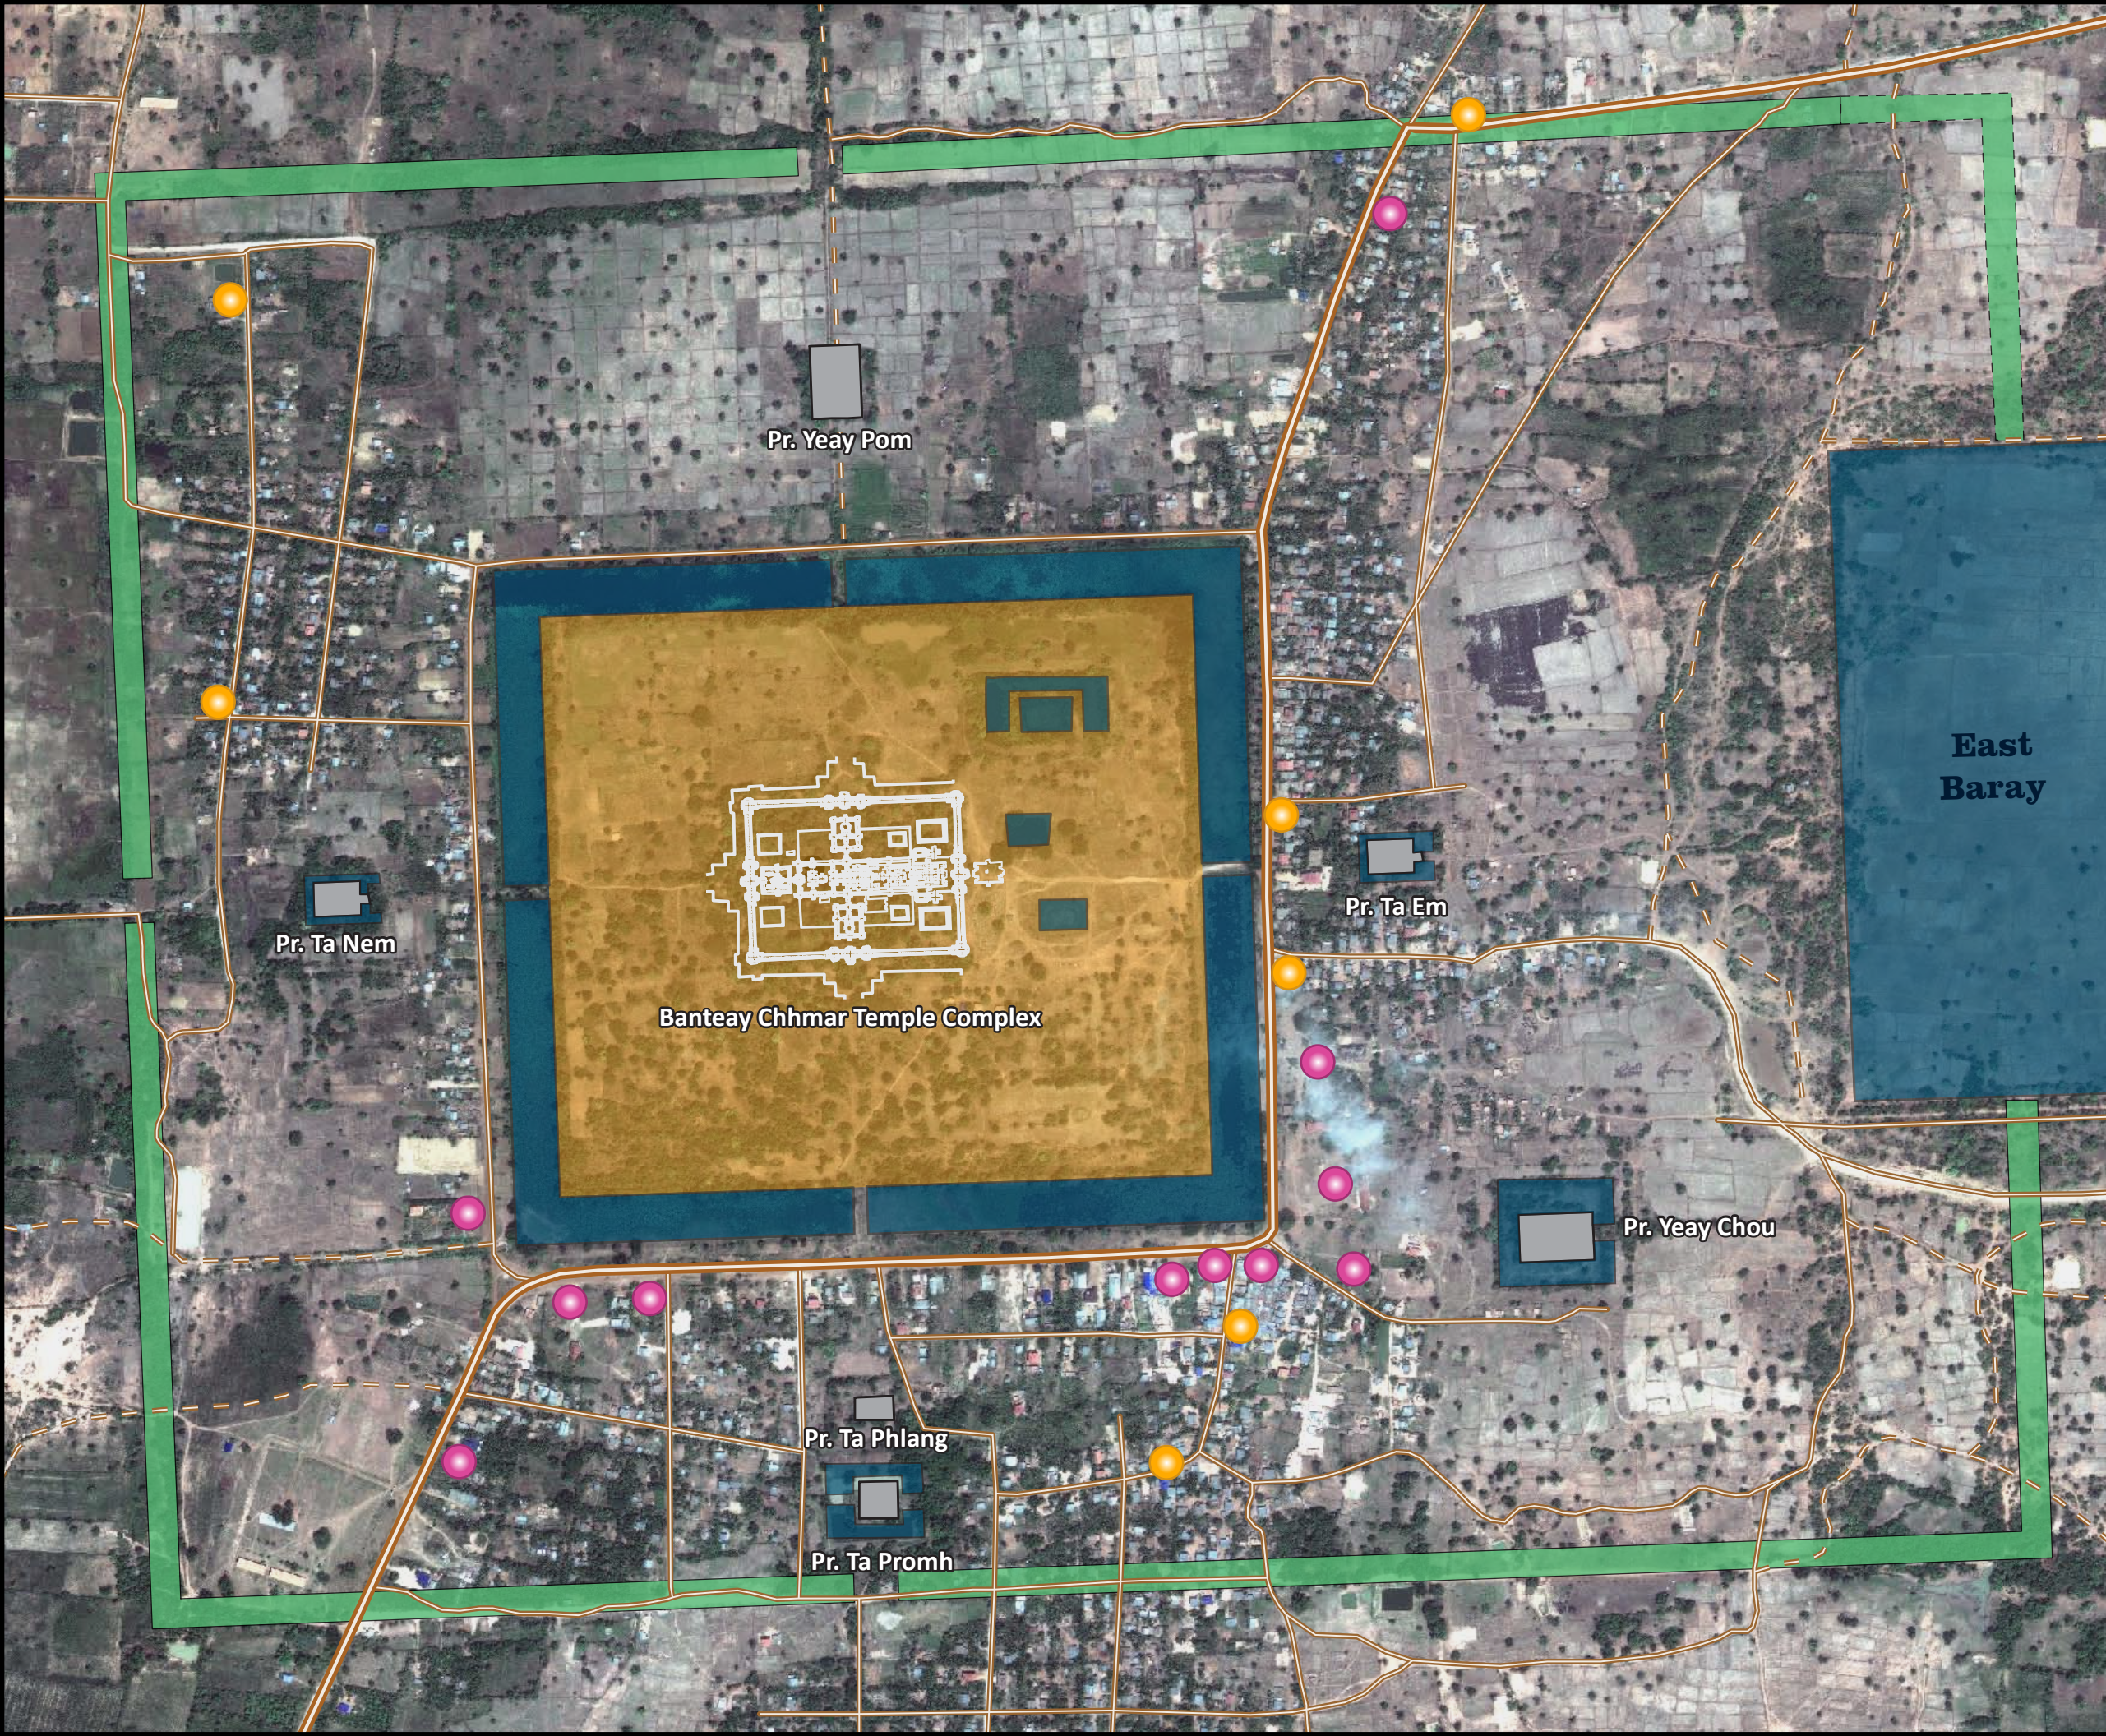

Banteay Chhmar, Cambodia

Avalokiteshvara Bas-relief, West Wall

Map Legend

- CBT Homestay
- Important Local Point
- Primary Road
- Secondary Road
- Cart Track
- Banteay Chhmar Temple Walls
- Banteay Chhmar Temple Complex
- Historic Khmer Temple
- Historic Moat / Baray / Canal
- Historic Outer Moat (Existing)
- Historic Outer Moat (Possible Alignment)

1:7,000
0 50 100 200 m