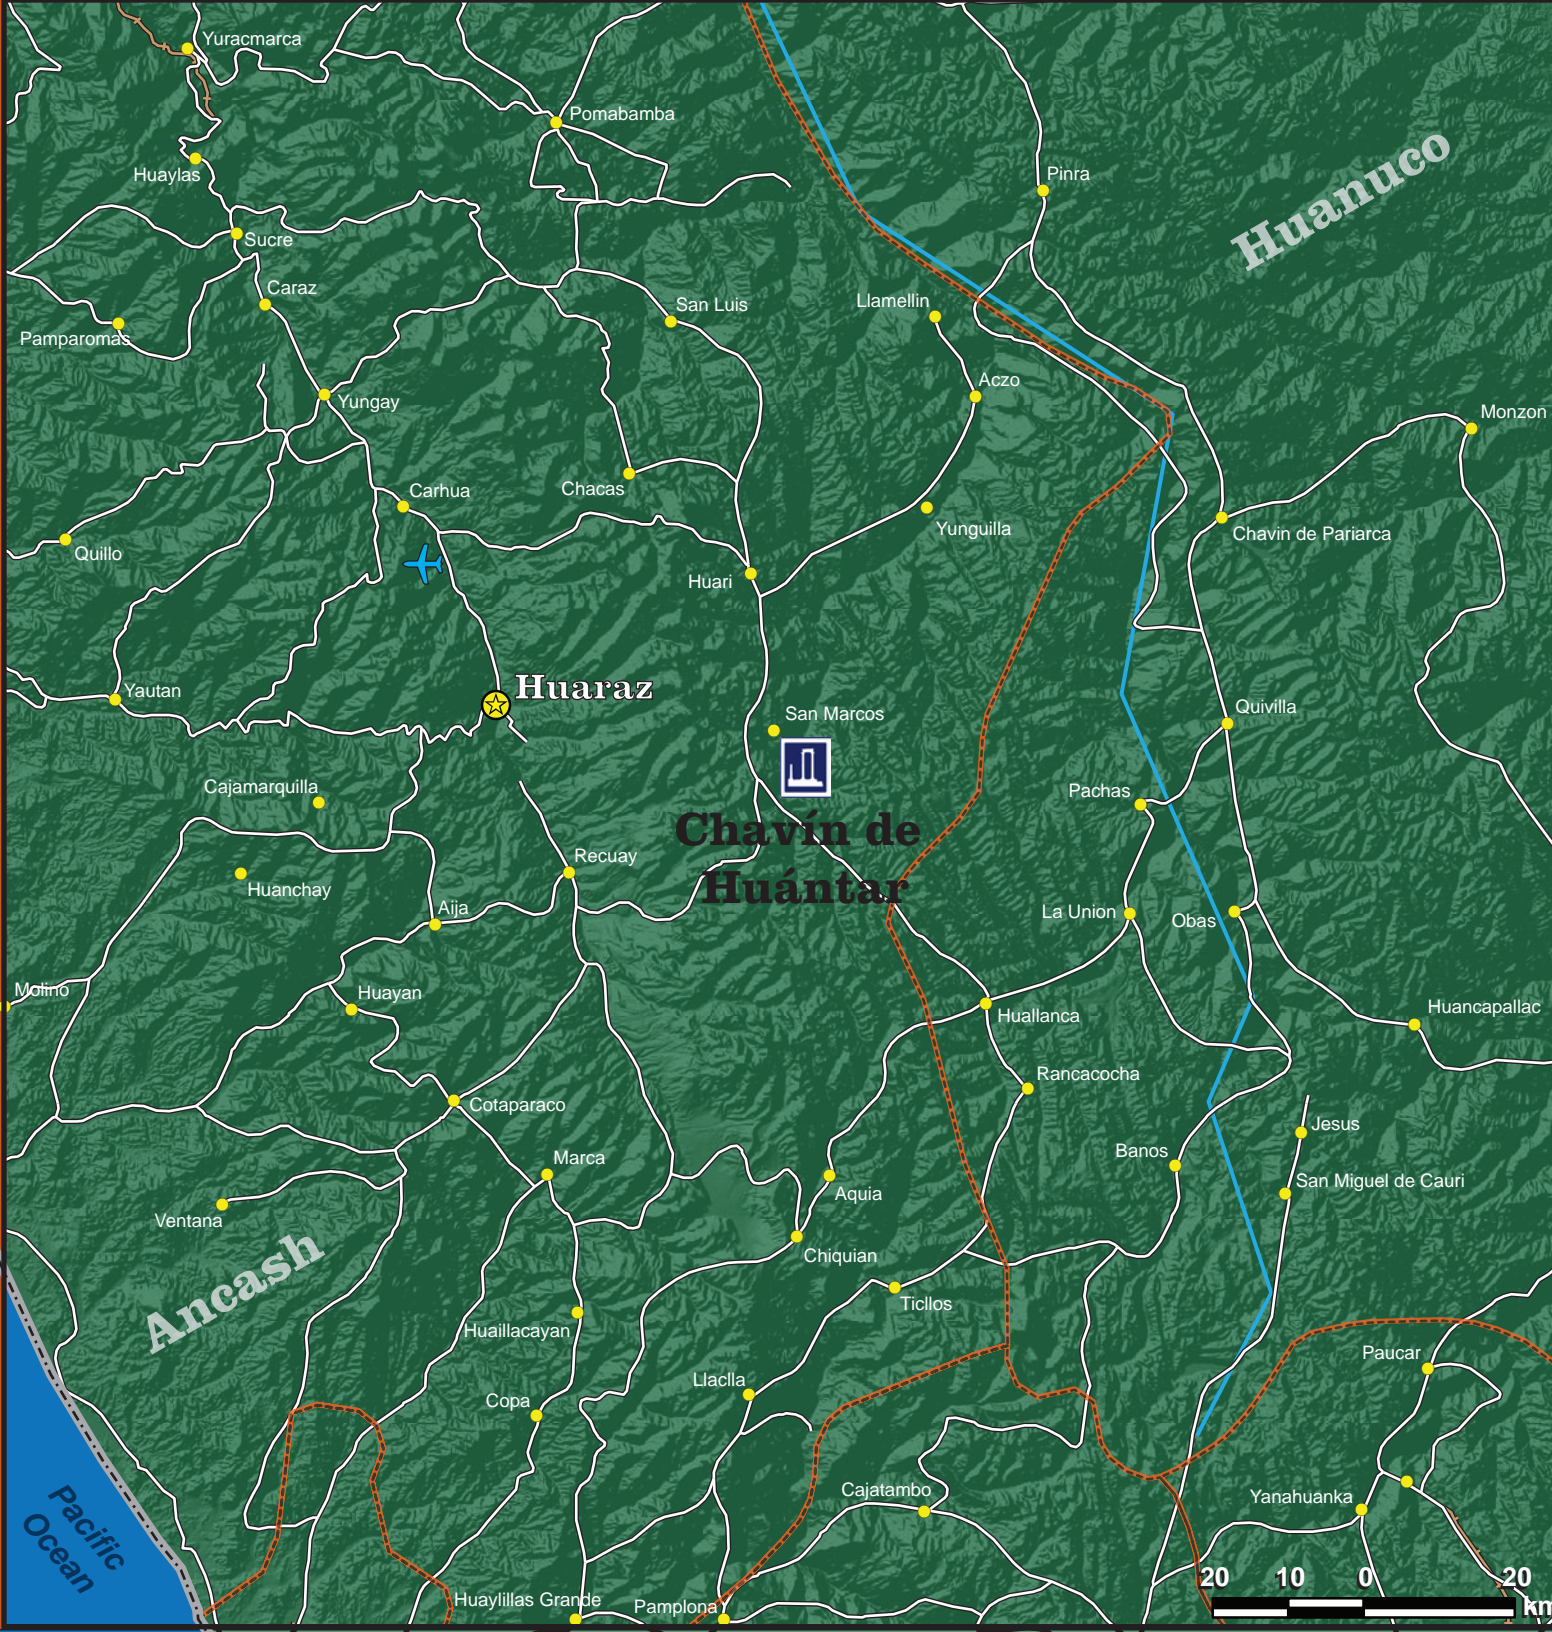

# Chavín de Huántar, Peru

Photographer: John Rick

## Map Legend

-  Chavín de Huántar Site
-  Provincial Capital
-  City
-  Airport
-  Primary Road
-  Railroad
-  Provincial Border
-  International Border

1:1,000,000

© GHF 2009

Prepared by Adam R. Dunbar