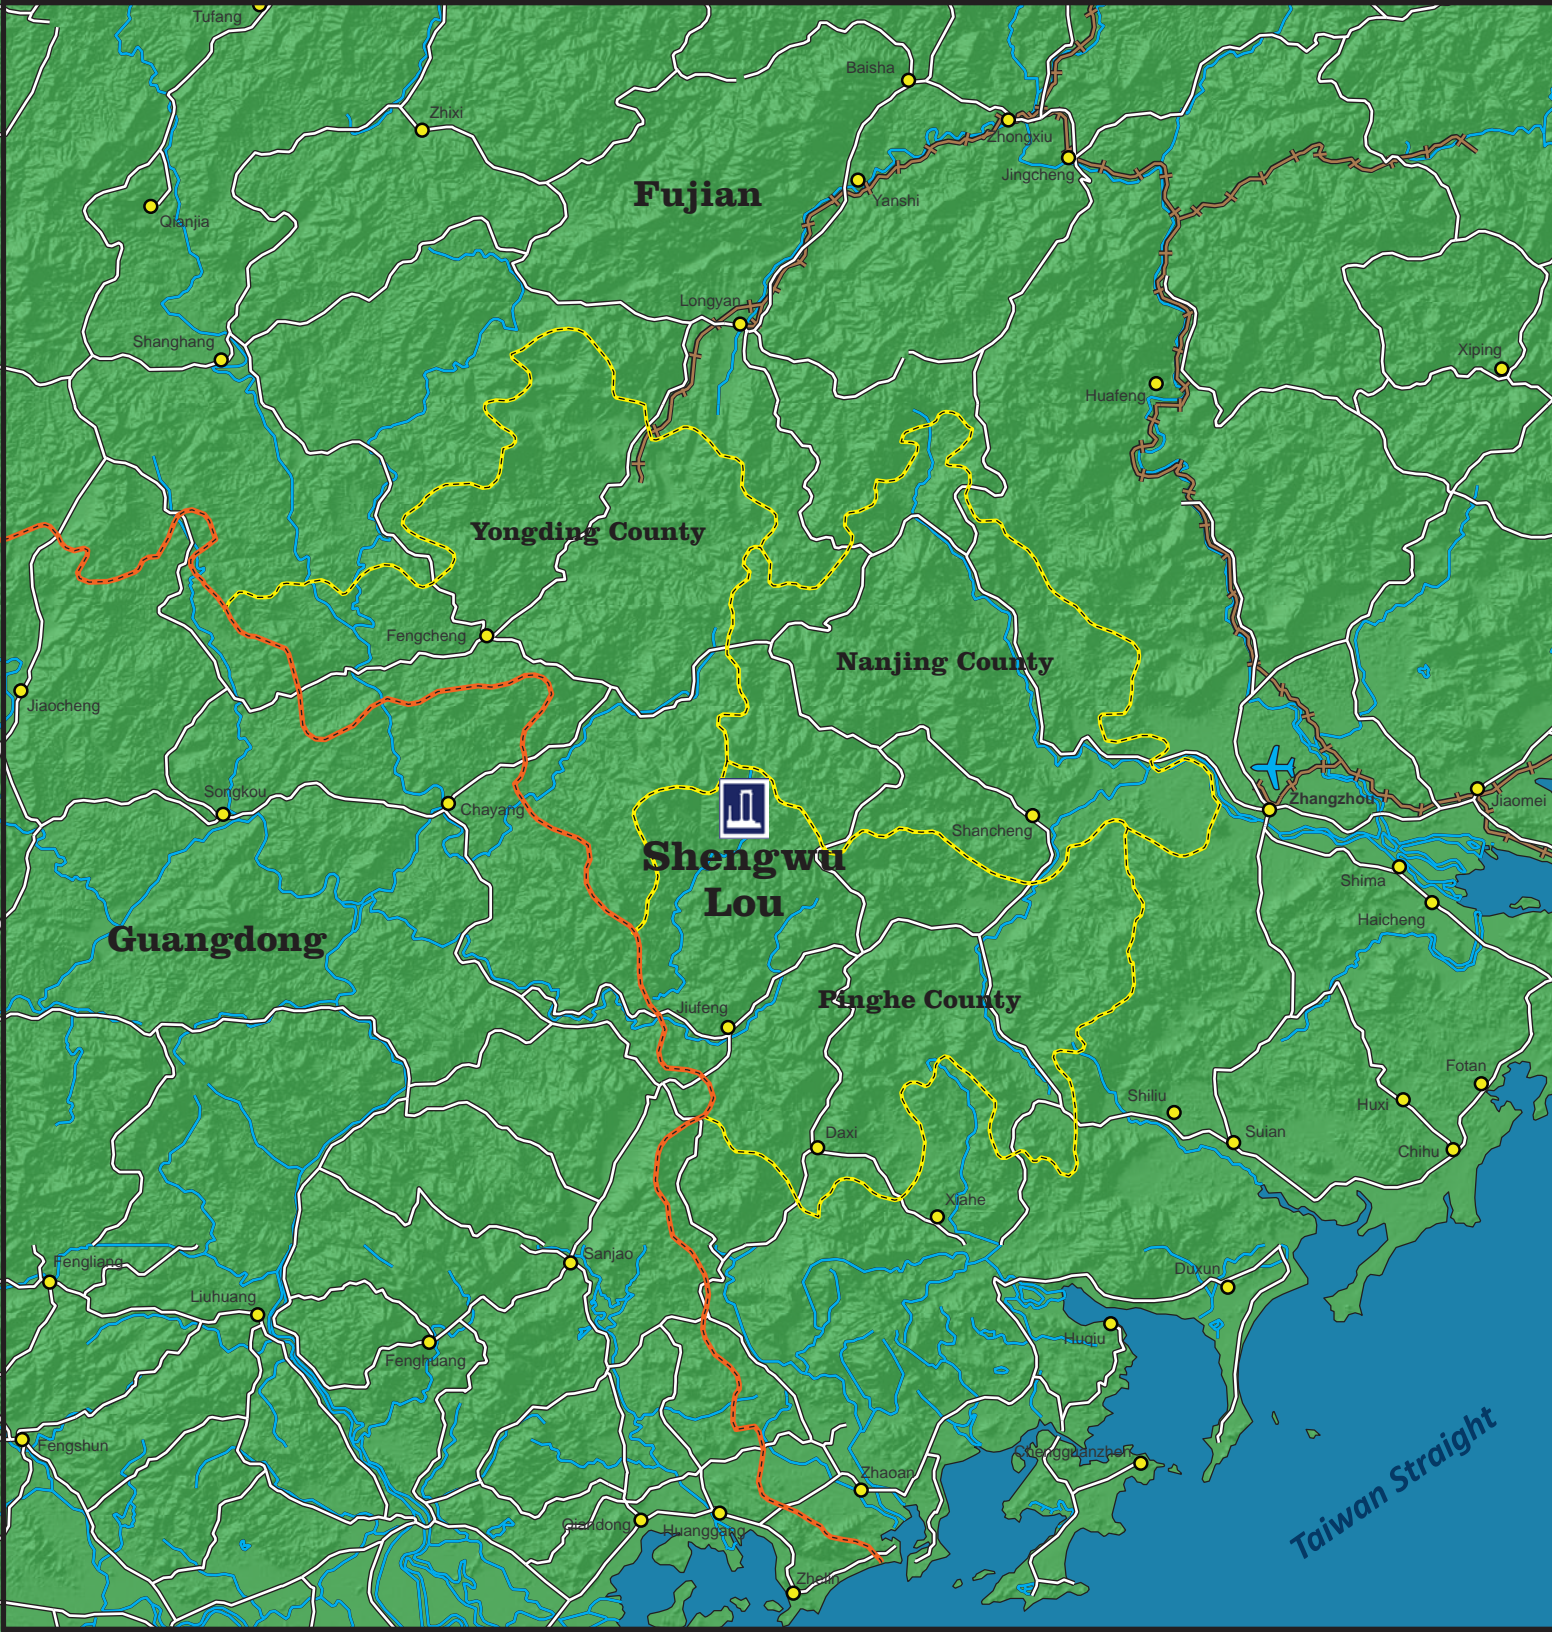

Shengwu Lou, People's Republic of China

Map Legend

-  Shengwu Lou Site
-  City
-  Airport
-  Primary Road
-  Railroad
-  Provincial Border
-  County Border
-  River

1:1,000,000