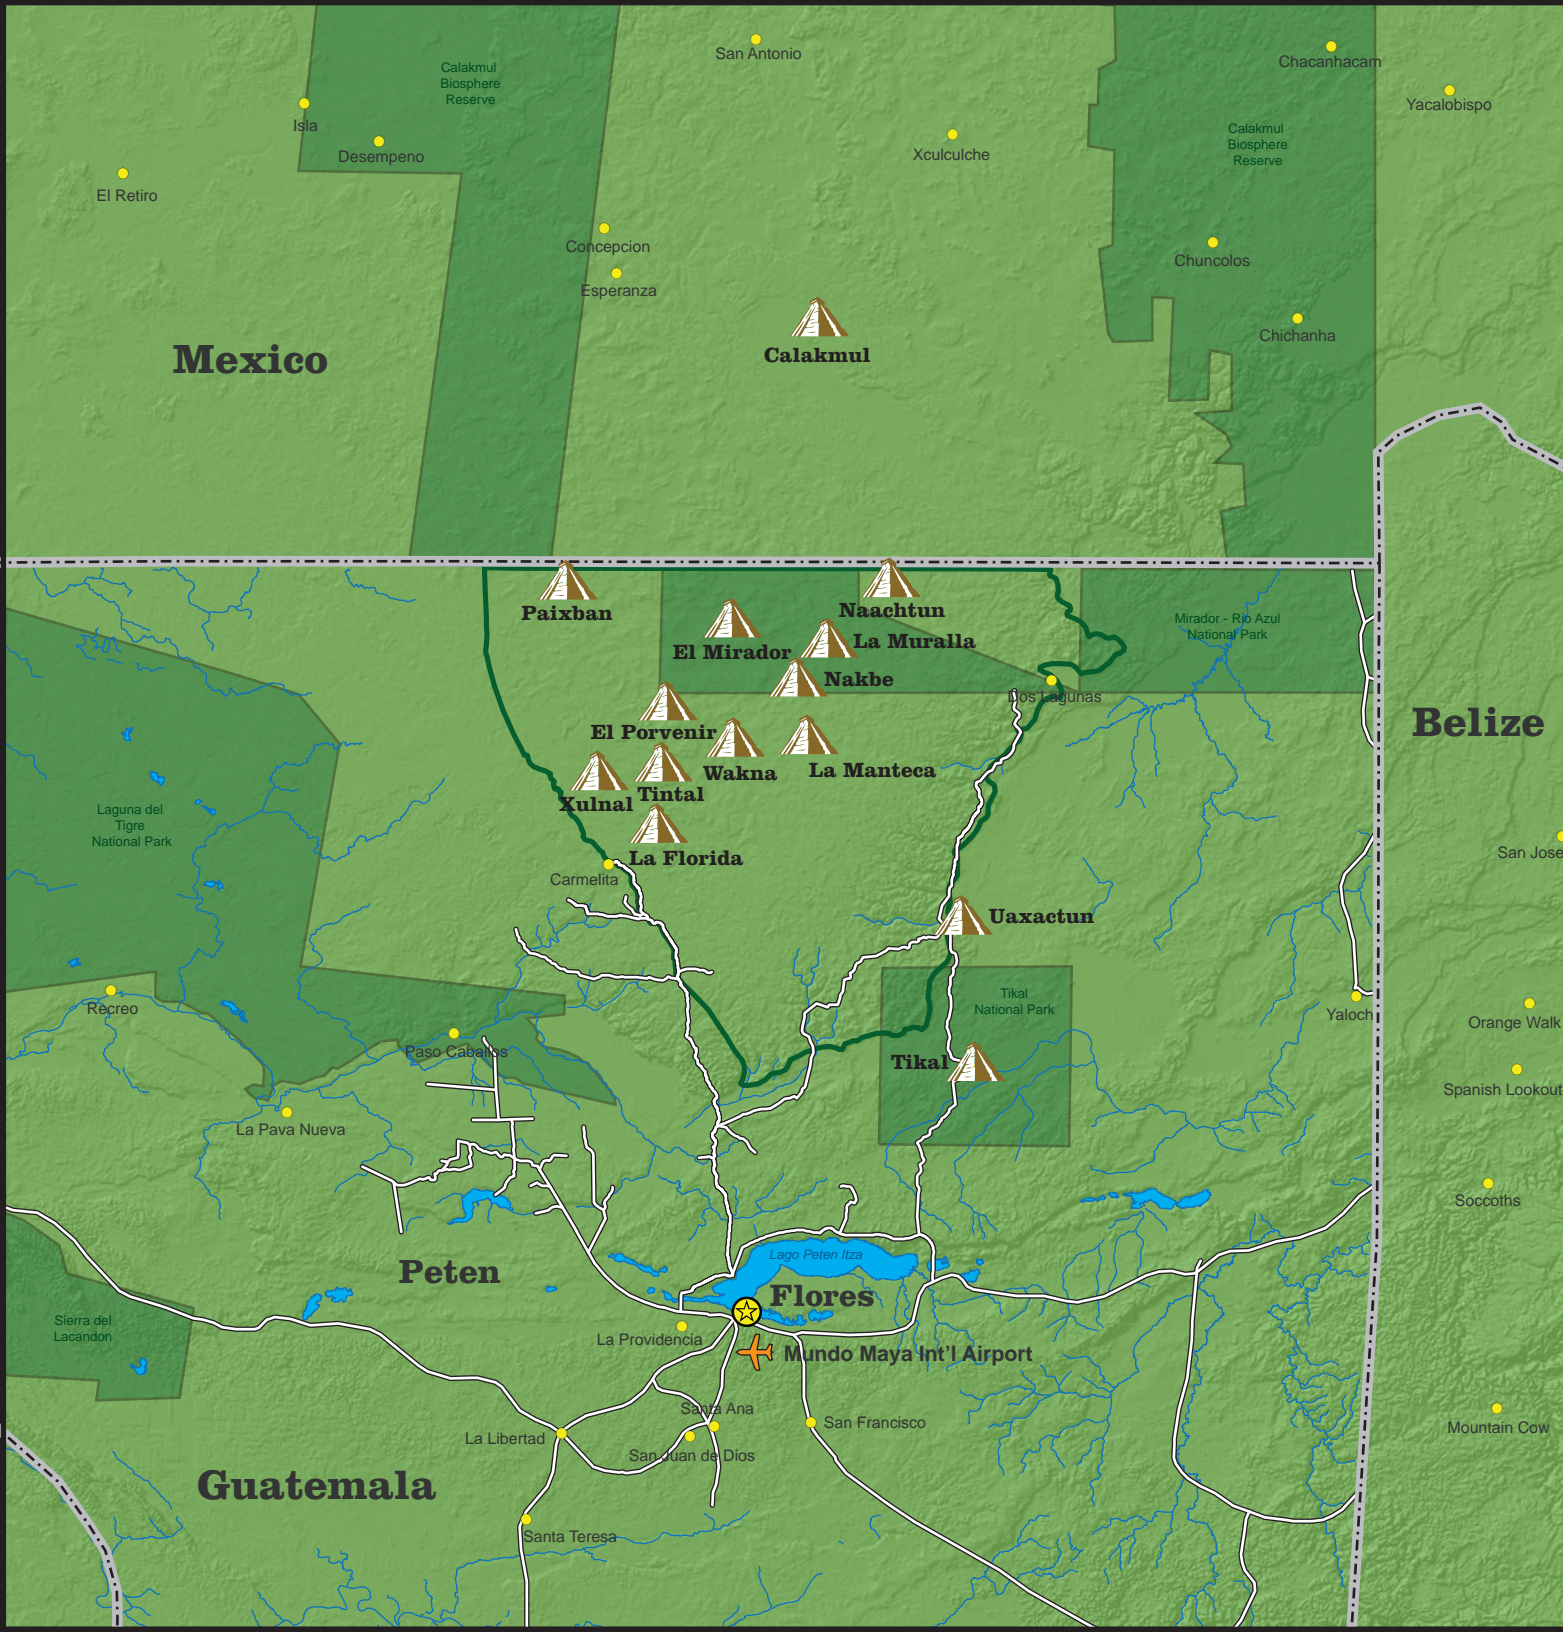

# Mirador, Guatemala

## Map Legend

- Major Mayan Site
- Provincial Capital
- City
- Airport
- Proposed Basin Boundary
- Primary Road
- International Border
- River
- Lake
- National Park

1:1,000,000

© GHF 2009

Map Area

Mexico Belize Guatemala Honduras El Salv.