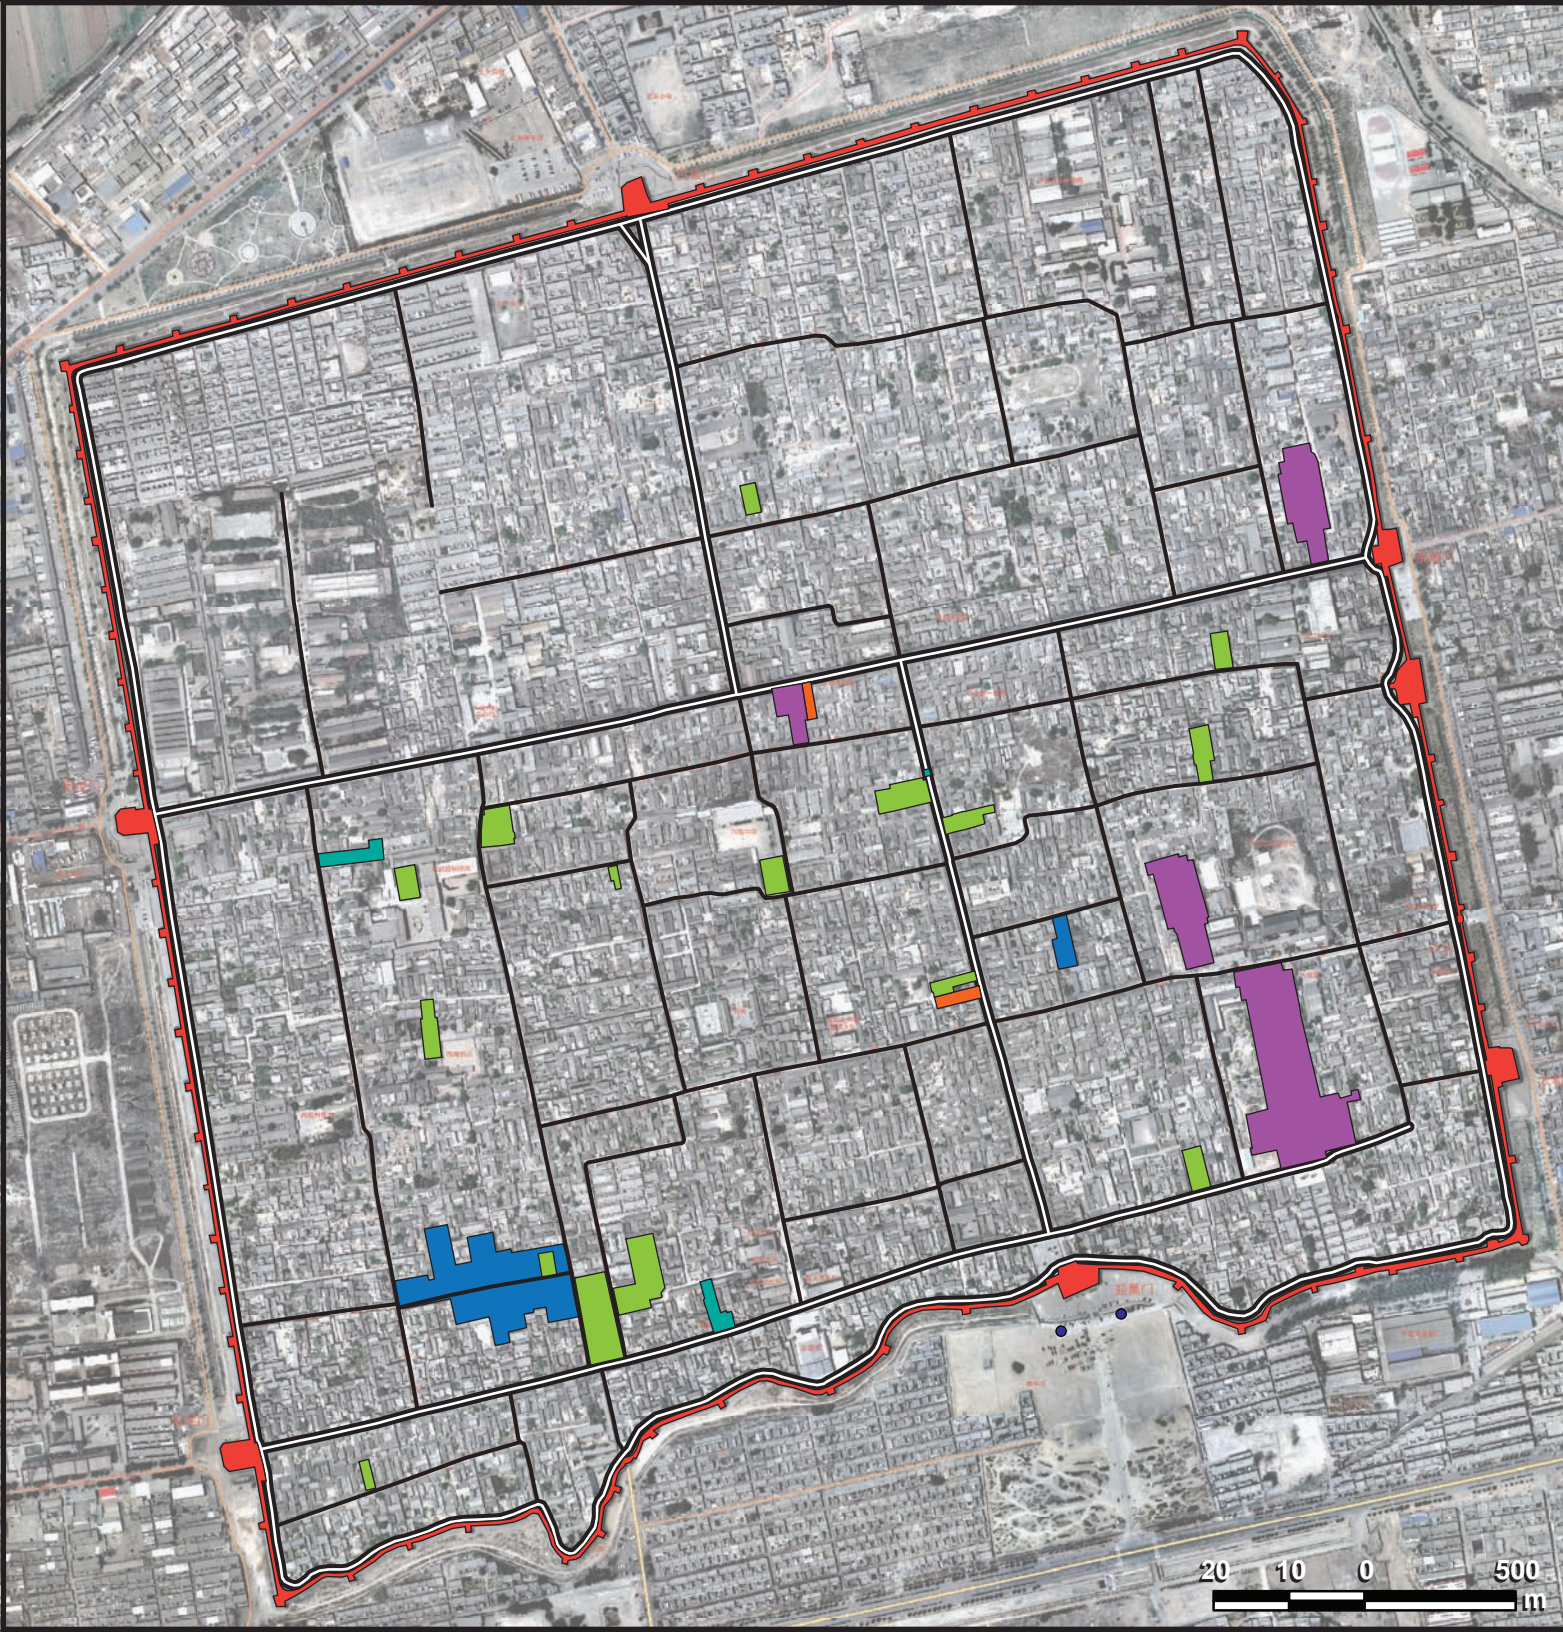

Pingyao Ancient City, People's Republic of China

Map Legend

-  Ancient City Wall
-  GHF Conserved Courtyard
-  National Level Protected Site
-  Provincial Level Protected Site
-  City Level Protected Site
-  County Level Protected Site
-  Primary Road
-  Secondary Road

1:9,000

© GHF 2009

Prepared by Adam R. Dunbar