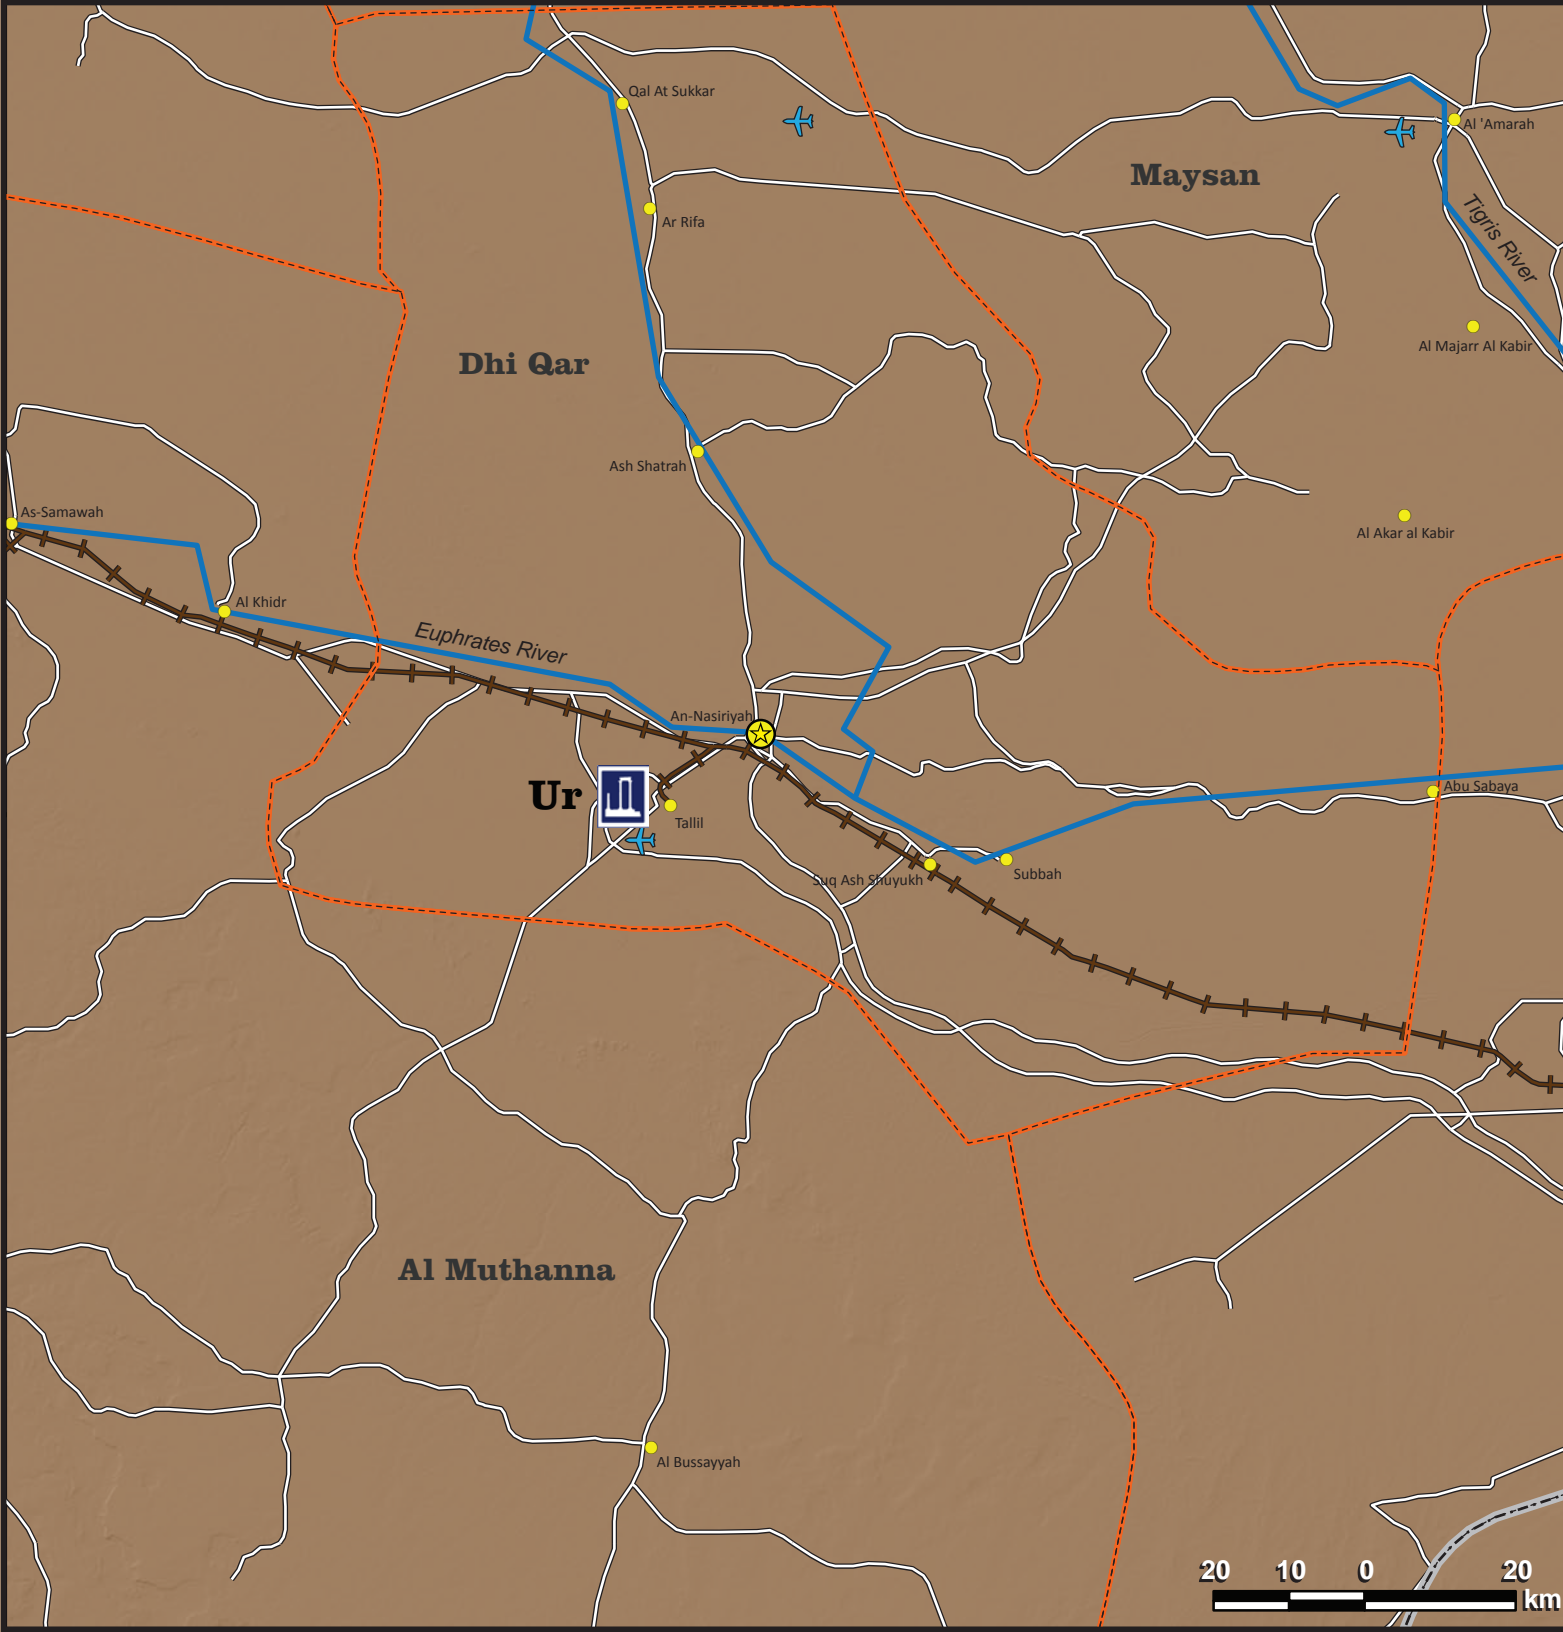

# Ur, Iraq

## Map Legend

-  Site
-  Provincial Capital
-  City
-  Airport
-  Primary Road
-  Railroad
-  River
-  County Border
-  International Border

1:1,000,000

© GHF 2009

Prepared by Adam R. Dunbar