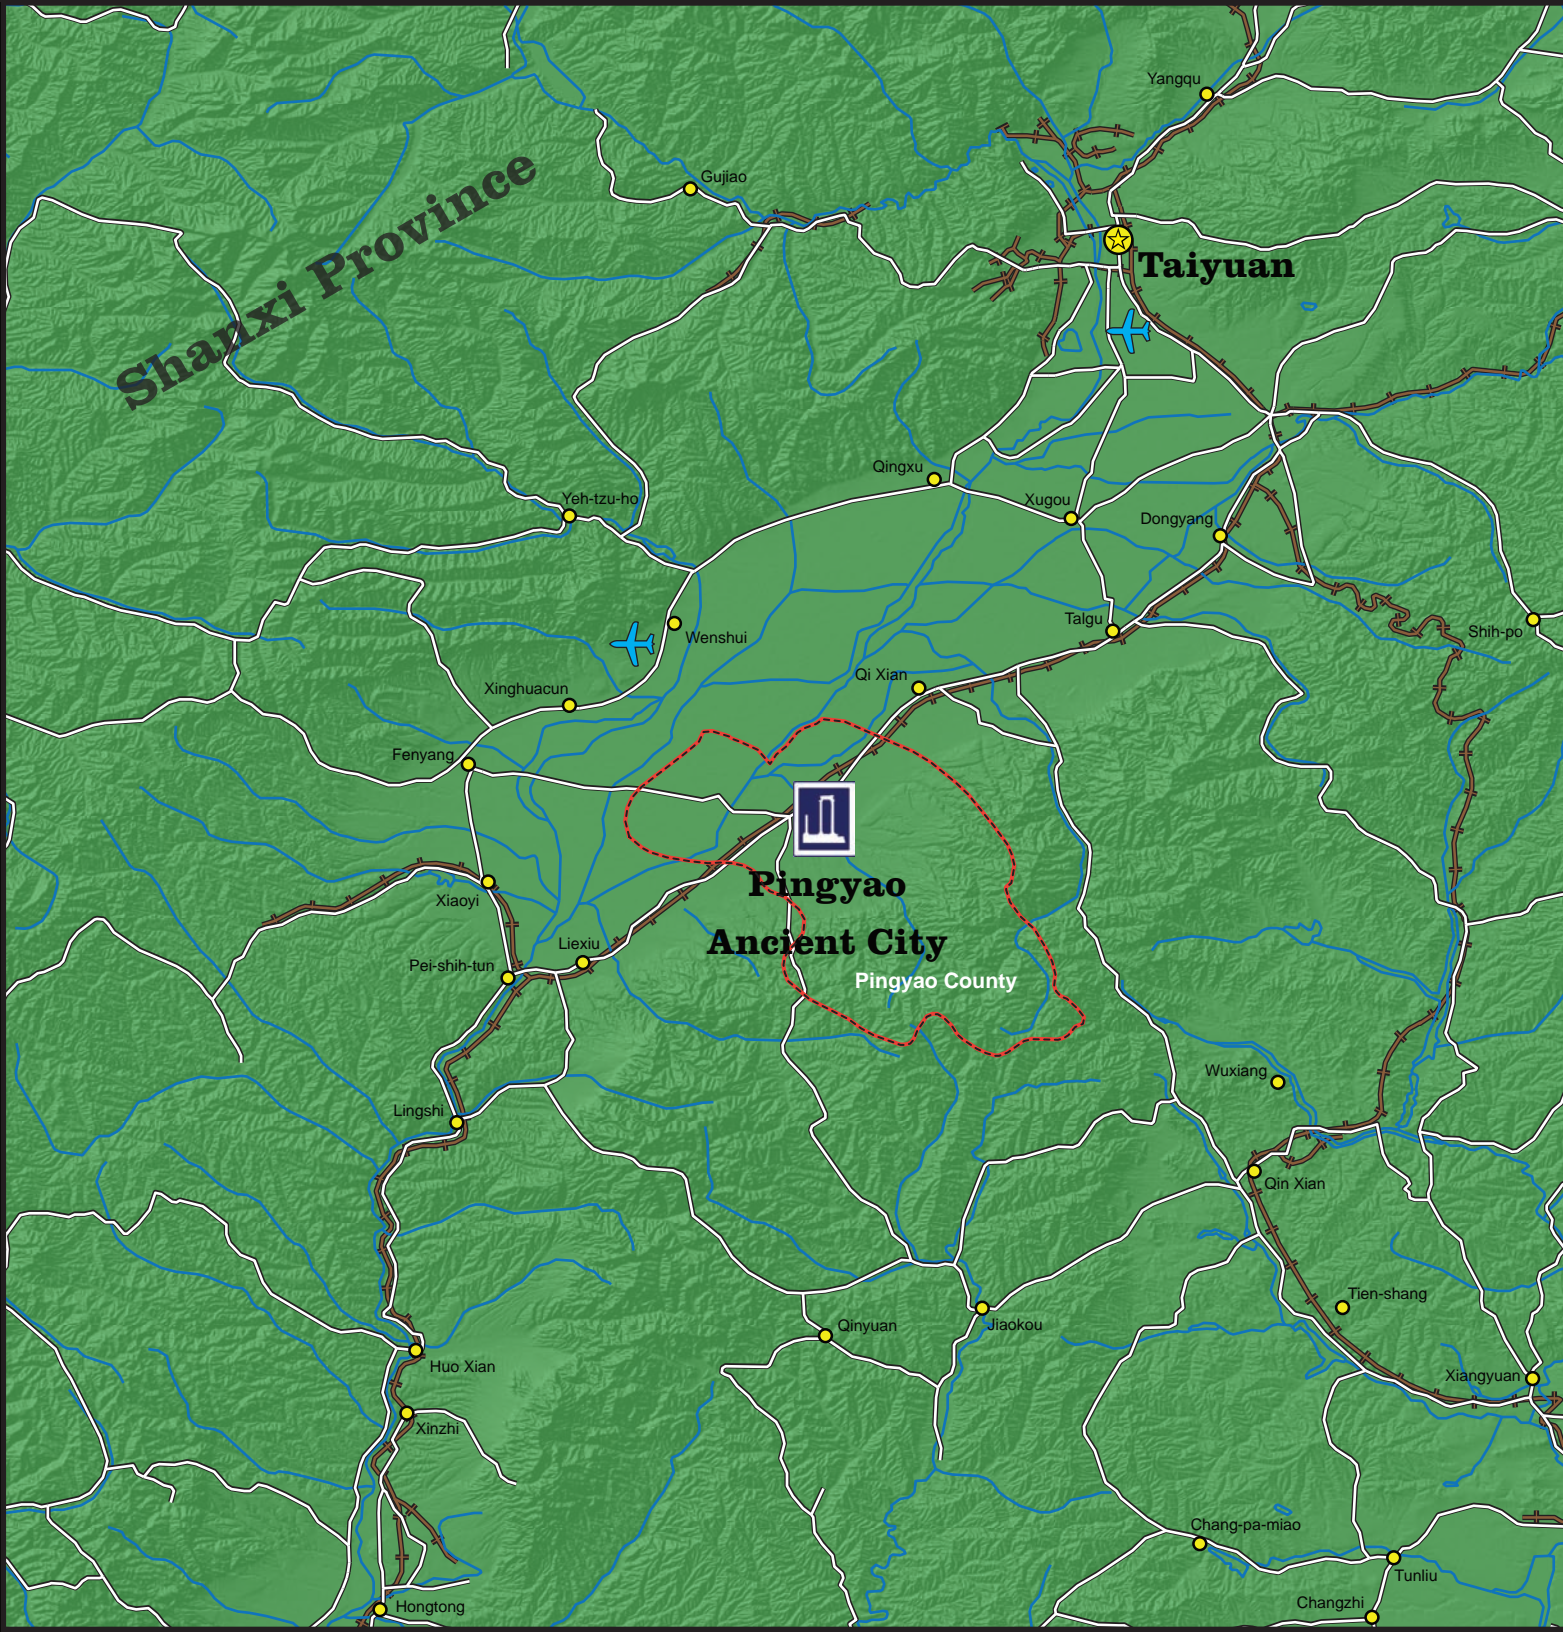

# Pingyao Ancient City, China

### Map Legend

-  Pingyao Site
-  Provincial Capital
-  City
-  Airport
-  Primary Road
-  Railroad
-  River
-  County Border

1:1,000,000

© GHF 2009

Prepared by Adam R. Dunbar